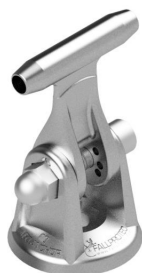

Code N° LDV054 / LDV139

FALLPROTEC

November 2019

Description

When a Securope lifeline is mounted between walls, specific end anchors are used for fastening on the walls.

Advantages

- Undeformable end anchor
- Can be fixed on Fallprotec brackets or directly on steel beam or concrete
- Reduced fall factor in overhead configuration
- Also available for ATEX environments

Technical specifications

Delivered with an installer and user manual

Material: Stainless steel

Compliant with EN 795:2012 Type C
MADE IN EU

× 4

LDV054

End anchor, wall fixing fitted with a crimping ring.

LDV139

End anchor for fixing on wall including energy absorber and turnbuckle

Securope NEO lifeline between two walls or on ceiling

Ligne de vie Securope NEO entre deux murs ou au plafond

Línea de vida Securope NEO entre dos muros o a techo

Securope NEO Absturzsicherung zwischen zwei Wänden oder Überkopf

Code N° LDV054 / LDV139

FALLPROTEC

November 2019

LDV043

The NEO anchor has an orientable cable guide. It can be installed on wall and ceiling.