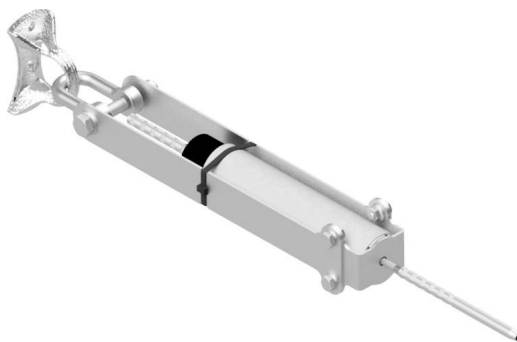

Code N° LDV054 / LDV139

FALLPROTEC

November 2019

Description

When a Securope lifeline is mounted between walls, specific end anchors are used for fastening on the walls.

Advantages

- Undeformable end anchor
- Can be fixed on Fallprotec brackets or directly on steel beam or concrete
- Reduced fall factor in overhead configuration
- Also available for ATEX environments

Technical specifications

Delivered with an installer and user manual

Material: Stainless steel

Compliant with EN 795:2012 Type C
MADE IN EU

× 4

LDV054

End anchor, wall fixing fitted with a crimping ring.

LDV139

End anchor for fixing on wall including energy absorber and turnbuckle

Securope NEO lifeline between two walls or on ceiling

Ligne de vie Securope NEO entre deux murs ou au plafond

Línea de vida Securope NEO entre dos muros o a techo

Securope NEO Absturzsicherung zwischen zwei Wänden oder Überkopf

Code N° LDV054 / LDV139

FALLPROTEC

November 2019

LDV043

The NEO anchor has an orientable cable guide. It can be installed on wall and ceiling.