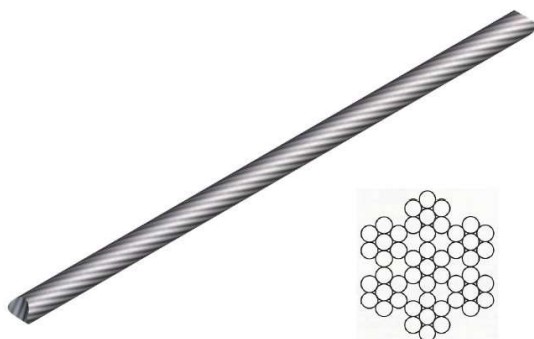

Code N° LDV054 / LDV139

FALLPROTEC

November 2019

Description

When a Securope lifeline is mounted between walls, specific end anchors are used for fastening on the walls.

Advantages

- Undeformable end anchor
- Can be fixed on Fallprotec brackets or directly on steel beam or concrete
- Reduced fall factor in overhead configuration
- Also available for ATEX environments

Technical specifications

Delivered with an installer and user manual

Material: Stainless steel

Compliant with EN 795:2012 Type C
MADE IN EU

× 4

LDV054

End anchor, wall fixing fitted with a crimping ring.

LDV139

End anchor for fixing on wall including energy absorber and turnbuckle

Securope NEO lifeline between two walls or on ceiling

Ligne de vie Securope NEO entre deux murs ou au plafond

Línea de vida Securope NEO entre dos muros o a techo

Securope NEO Absturzsicherung zwischen zwei Wänden oder Überkopf

Code N° LDV054 / LDV139

FALLPROTEC

November 2019

LDV043

The NEO anchor has an orientable cable guide. It can be installed on wall and ceiling.