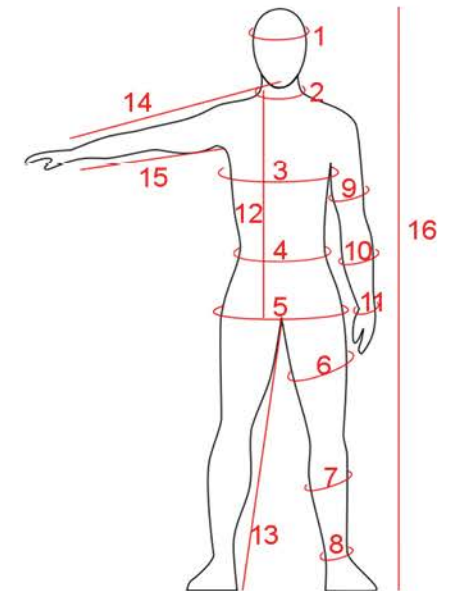

MADE TO MEASURE

1. 1 Head / Hood size
  2. 2 Neck / Seal size
  3. 3 Chest
  4. 4 Waist
  5. 5 Hip
  6. 6 Thigh
  7. 7 Calf
  8. 8 Ankle
  9. 9 Biceps
  10. 10 Lower arm
  11. 11 Wrist / Seal size
  12. 12 Neck - crotch
  13. 13 Crotch - floor
  14. 14 Neck - wrist
  15. 15 Shoulder - wrist
  16. 16 Total length
2. Weight
   Shoe size