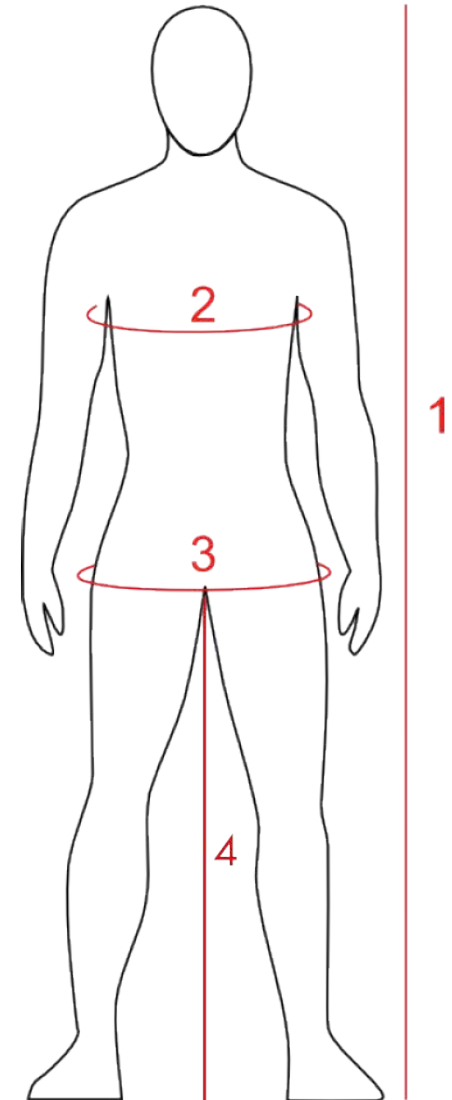

URSUIT SIZE CHARTS - ABOVE THE SURFACE DRYSUITS

All sizes in centimeters.

Rescue drysuits, UNISEX

Drysuit size	Length (1)	Chest (2)	Hip circumference (3)	Inner leg (4)	Socks / Boots	Hood	Gloves
S	152-164 cm	88-96 cm	86-94 cm	69-75 cm	S/ 40	M	S
M	164-170 cm	96-104 cm	94-102 cm	72-78 cm	M/ 42	M	M
L	170-182 cm	104-112 cm	102-110 cm	80-86 cm	L/ 44	L	L
XL	182-194 cm	112-120 cm	110-118 cm	83-89 cm	XL/ 46	XL	XL
XXL	194-200 cm	120-128 cm	118-126 cm	85-91 cm	XXL/ 48	XXL	XXL

Rescue drysuits, LADY

Drysuit size	Length (1)	Chest (2)	Hip circumference (3)	Inner leg (4)	Socks / Boots	Hood	Gloves
XS	148-156 cm	72-80 cm	80-88 cm	70 cm	XXS/ 37	S	S
S	156-164 cm	80-88 cm	88-96 cm	72 cm	XS/ 38	S	S
M	164-172 cm	88-96 cm	96-104 cm	76 cm	S/ 40	M	M
L	172-180 cm	96-104 cm	104-112 cm	80cm	M/ 42	L	L

Rescue drysuits, JUNIOR

Drysuit size	Length (1)	Chest (2)	Socks
Jr S (Small)	100-120 cm	58-64 cm	33-34
Jr M (Medium)	120-140 cm	64-71 cm	35-36
Jr L (Large)	140-160 cm	71-80 cm	37-38

We offer a customized made-to-measure option as well!