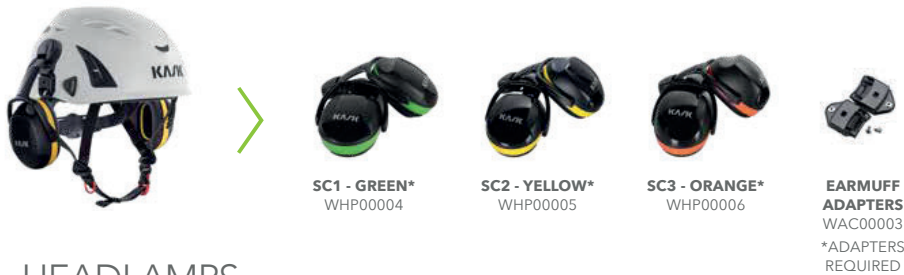

PLASMA, SUPERPLASMA, & HP

SAFETY ACCESSORIES SELECTION.

The Plasma, Superplasma, and HP can be configured to meet your safety needs.

HEARING PROTECTION

HEADLAMPS

EYE PROTECTION

FACE PROTECTION

*PLASMA MESH VISOR REQUIRES ATTACHMENT AND CARRIER

**PLASMA FACE SHIELD REQUIRES ADAPTERS